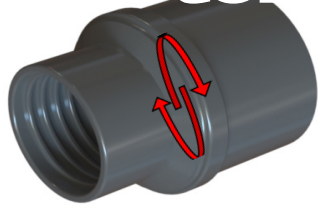

Accessories